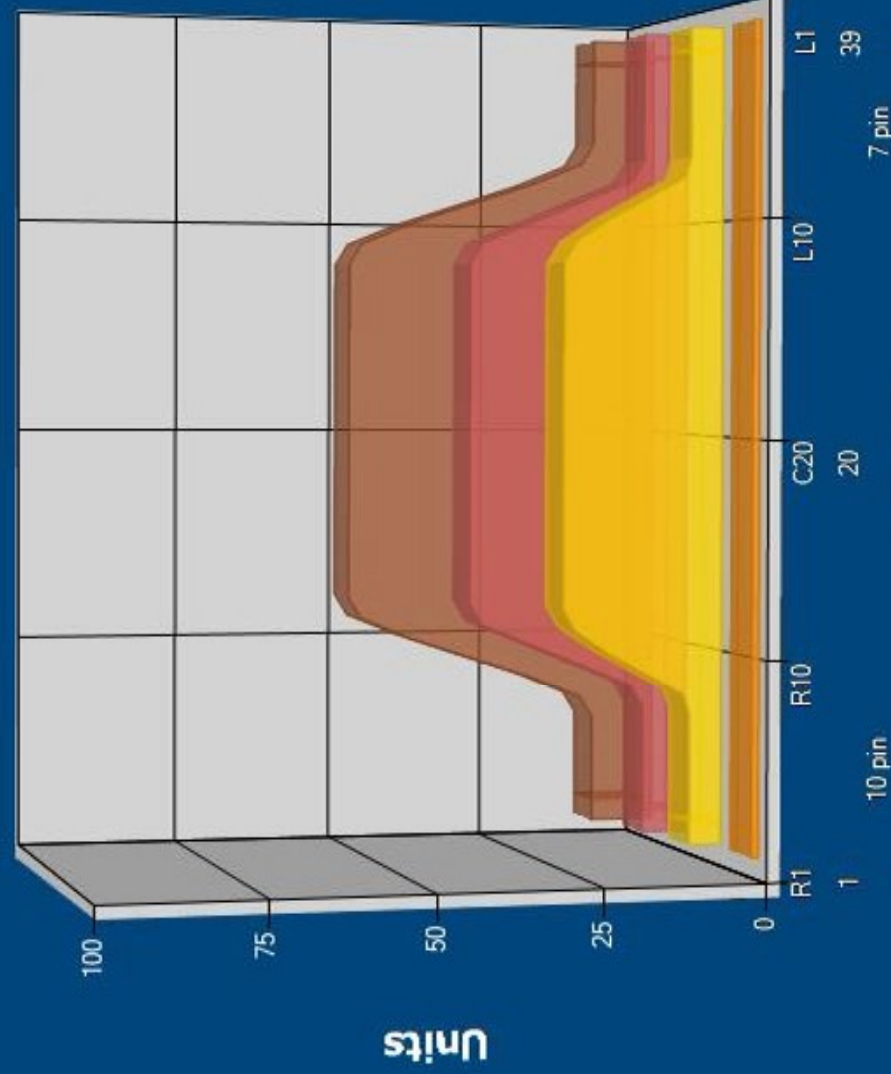

Cleaner Transition

Mode: Clean and Condition  
 Speed: Quick Clean  
 Start Cleaner Spray: 0 Feet  
 Start Squeegee: 0 Feet  
 Start Conditioning: 12 Inches  
 Split Pattern: No

Zone 1	Avg	Ratio	Zone 2	Avg	Ratio
Left	10.4	4.8 : 1	Left	7.0	5.0 : 1
Right	10.4	4.8 : 1	Right	7.0	5.0 : 1
Center	50.0		Center	35.0	